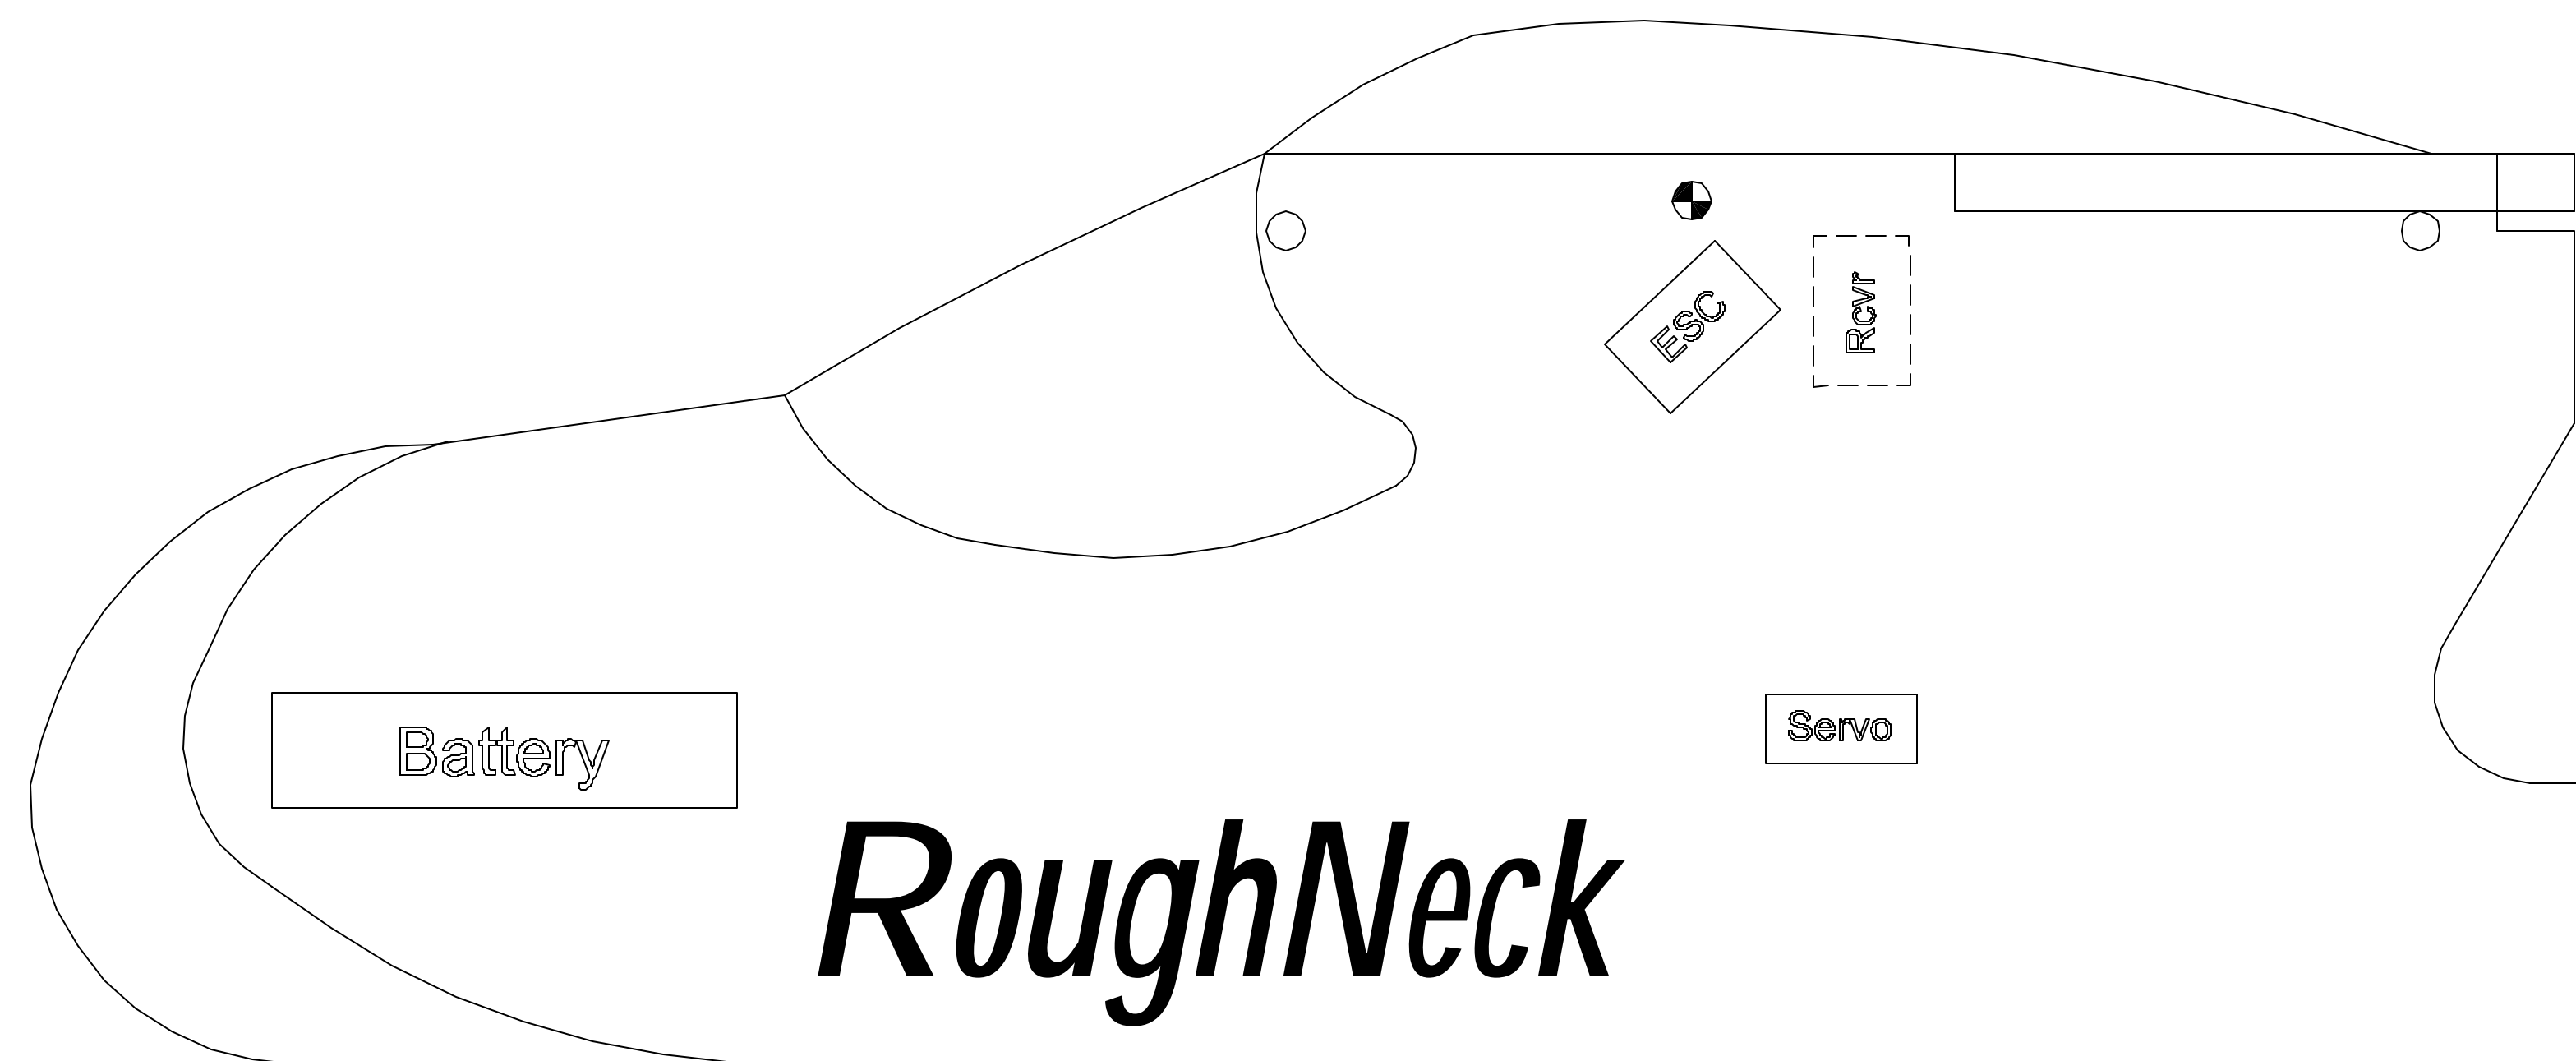

### RoughNeck

- 46" WS undercamber
- 32" Length
- CDR 18T 26ga 0840 prop
- 1300Mha GWS 2s
- 3 Channel GWS Rcvr

Battery

ESC

Rcvr

Servo

# RoughNeck

1.5" Thick - Pink Foam Fusalage

Wing Saddles