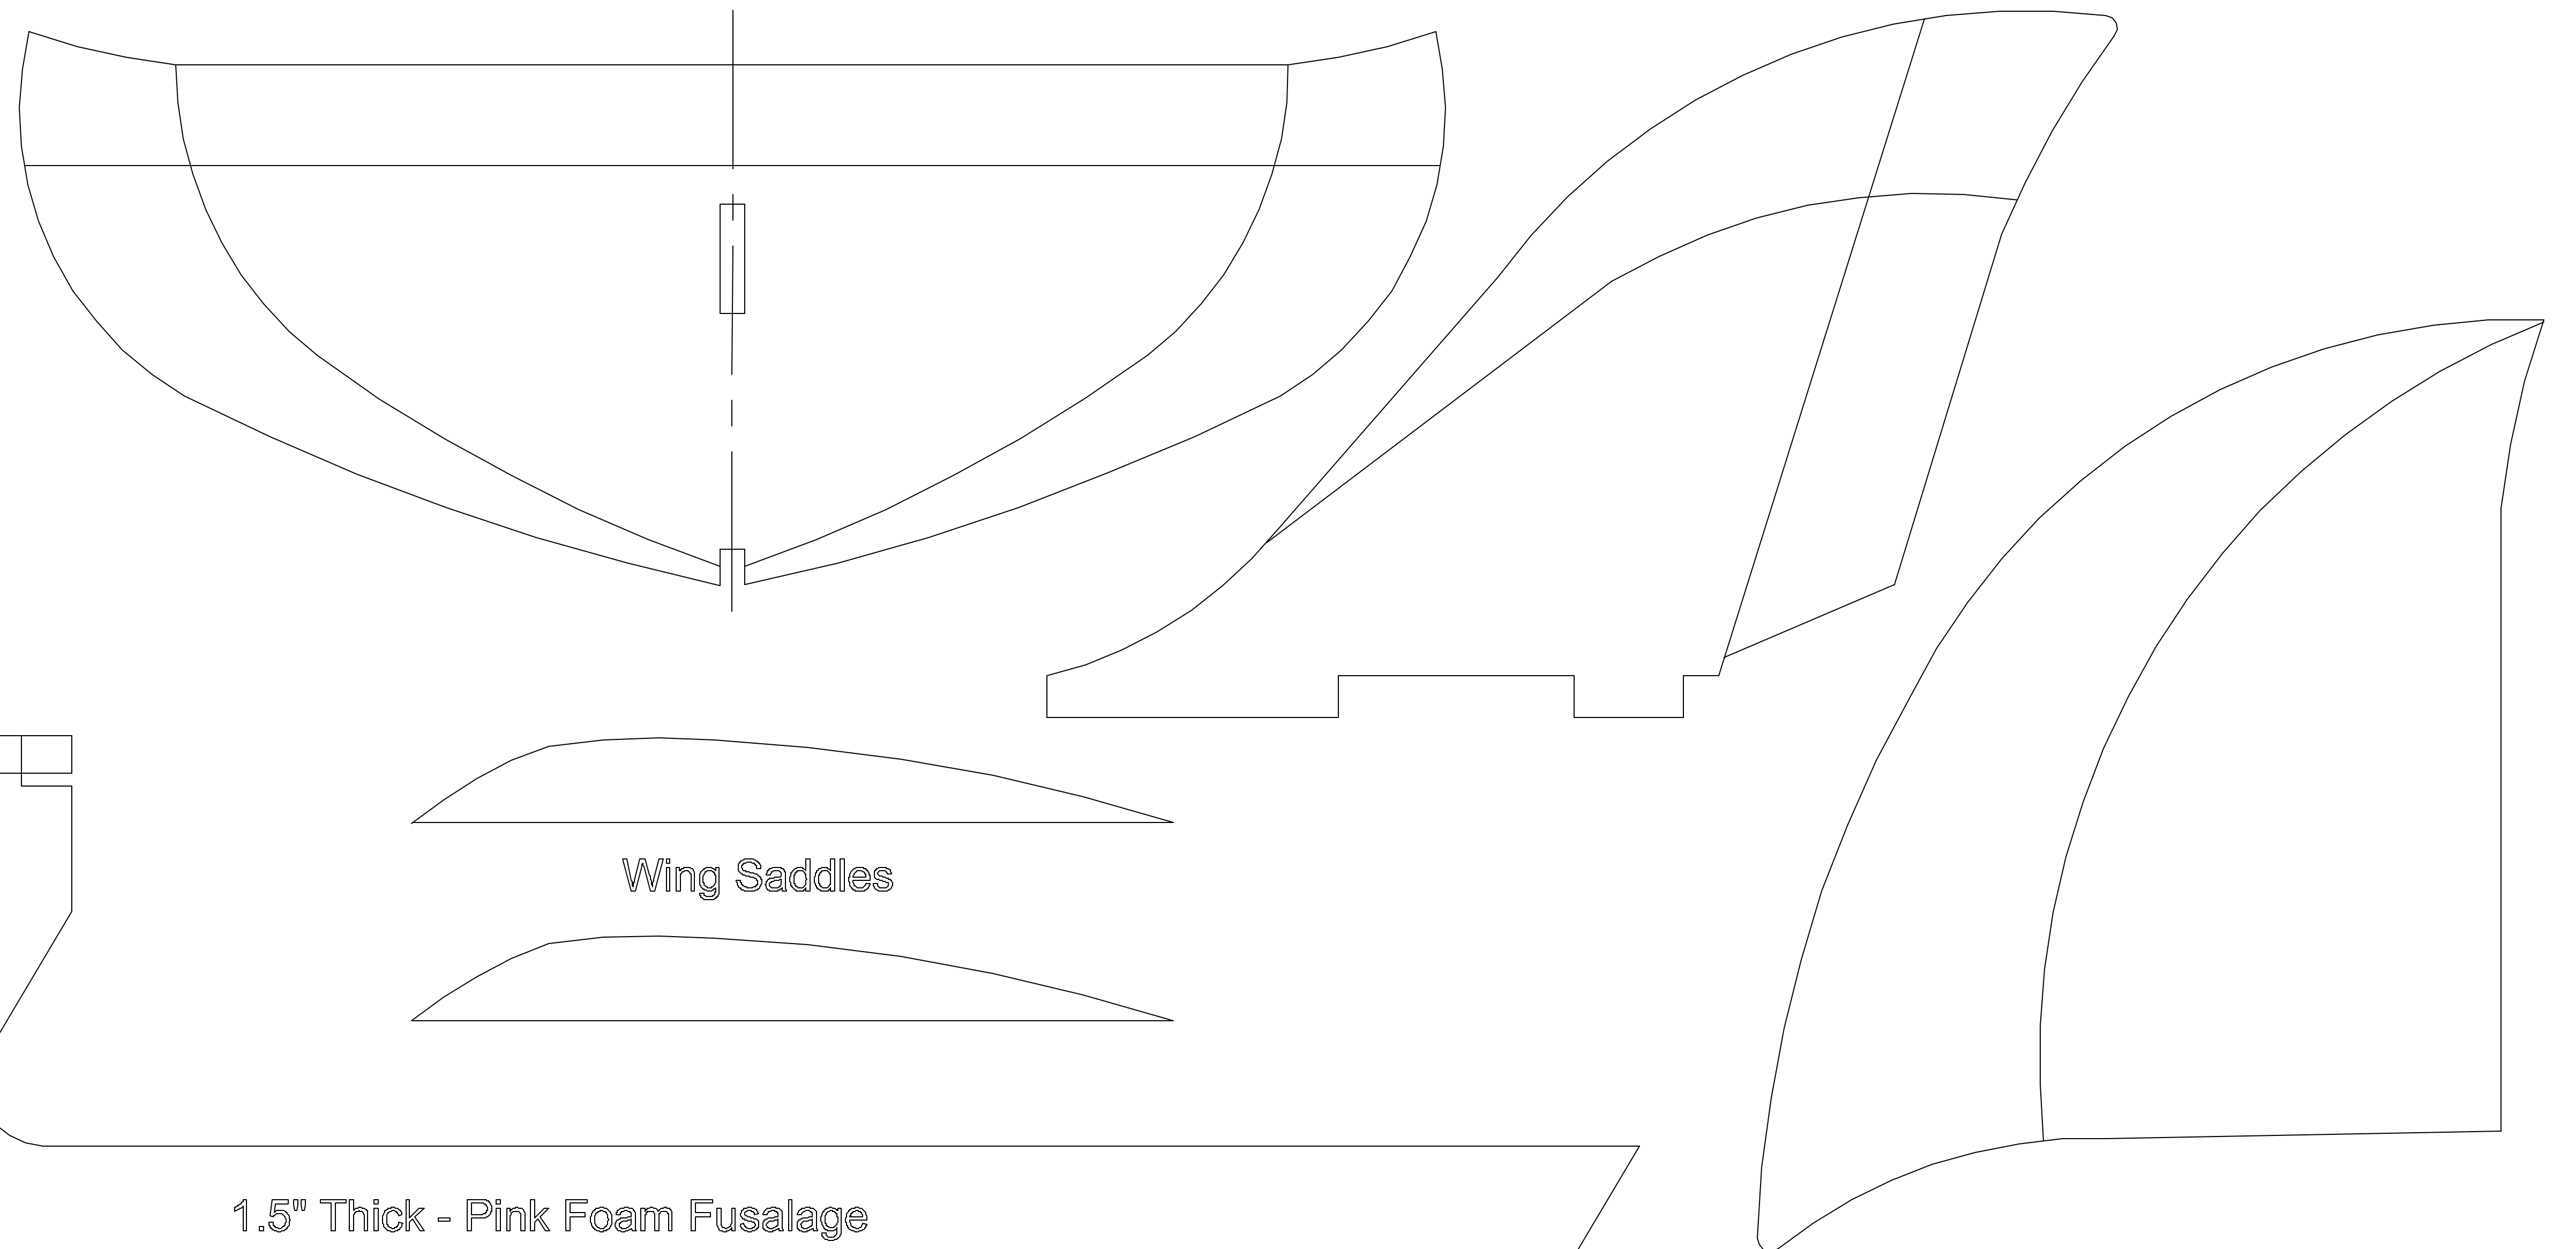

### RoughNeck

- 46" WS undercamber
- 32" Length
- CDR 18T 26ga 0840 prop
- 1300Mha GWS 2s
- 3 Channel GWS Rcvr

Battery

ESC

Rcvr

Servo

# RoughNeck

1.5" Thick - Pink Foam Fusalage

Wing Saddles